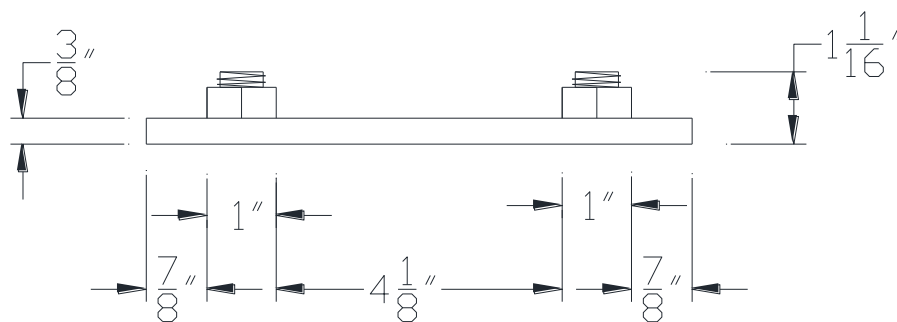

TOP VIEW

SIDE VIEW

Category: Beam Accessories • Texture: Black Iron • Product: Volterra Flex • Tolerance: +/- $\frac{1}{4}$ "

Volterra Architectural Products LLC—1902 North 22nd Avenue -Phoenix , AZ 85009
www.volterraproducts.com