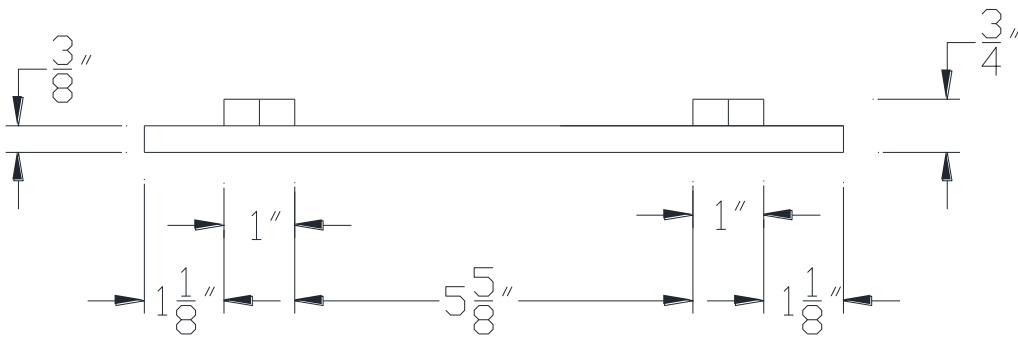

TOP VIEW

SIDE VIEW

Category: Beam Accessories • Texture: Black Iron • Product: Volterra Flex • Tolerance: +/- $\frac{1}{4}$ "

Volterra Architectural Products LLC—1902 North 22nd Avenue -Phoenix , AZ 85009
www.volterraproducts.com