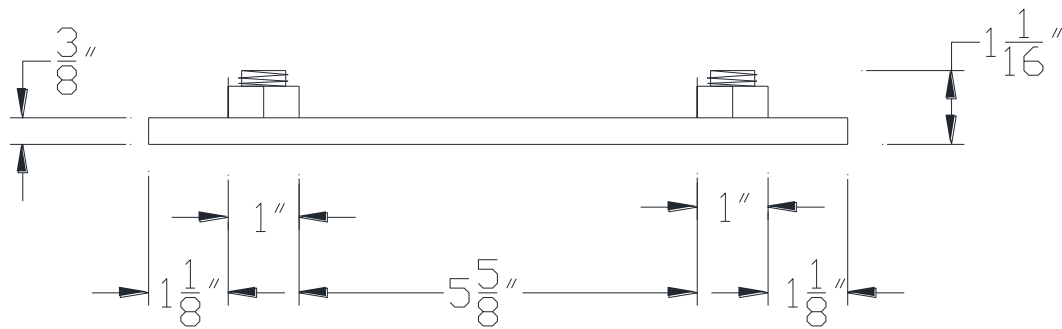

TOP VIEW

SIDE VIEW

Category: Beam Accessories • Texture: Black Iron • Product: Volterra Flex • Tolerance: +/- $\frac{1}{4}$ "

Volterra Architectural Products LLC—1902 North 22nd Avenue -Phoenix , AZ 85009
www.volterraproducts.com