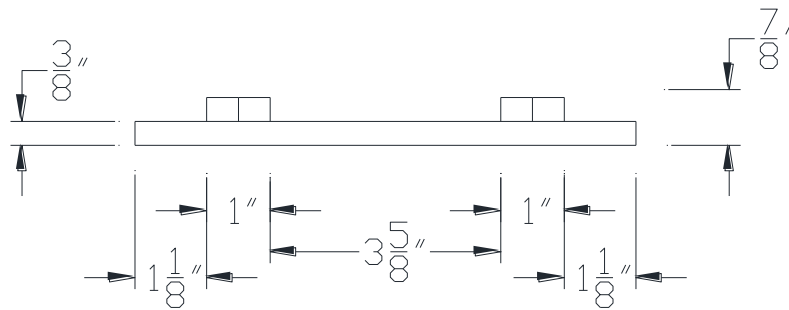

TOP VIEW

SIDE VIEW

Category: Beam Accessories • Texture: Black Iron • Product: Volterra Flex • Tolerance: +/- 1/4"

Volterra Architectural Products LLC—1902 North 22nd Avenue -Phoenix , AZ 85009
www.volterraproducts.com