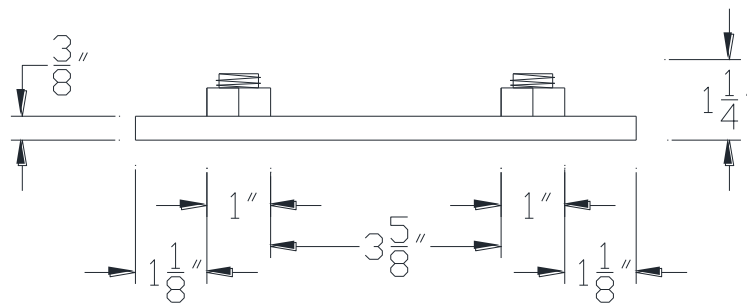

TOP VIEW

SIDE VIEW

Category: Beam Accessories • Texture: Black Iron • Product: Volterra Flex • Tolerance: +/- $\frac{1}{4}$ "

Volterra Architectural Products LLC—1902 North 22nd Avenue -Phoenix , AZ 85009
www.volterraproducts.com