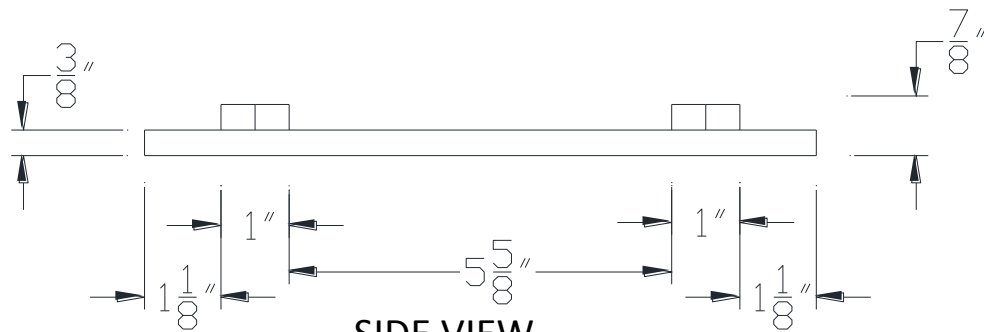

TOP VIEW

SIDE VIEW

Category: Beam Accessories • Texture: Black Iron • Product: Volterra Flex • Tolerance: +/- 1/4"

Volterra Architectural Products LLC—1902 North 22nd Avenue -Phoenix , AZ 85009
www.volterraproducts.com