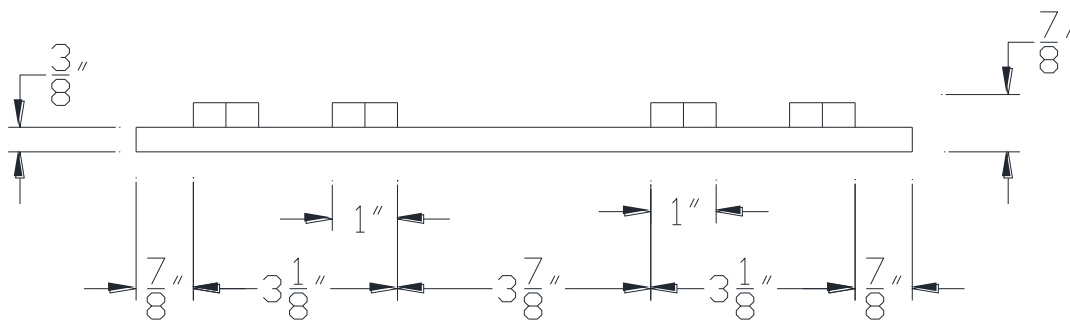

TOP VIEW

SIDE VIEW

Category: Beam Accessories • Texture: Black Iron • Product: Volterra Flex • Tolerance: +/- 1/4"

Volterra Architectural Products LLC—1902 North 22nd Avenue -Phoenix , AZ 85009
www.volterraproducts.com