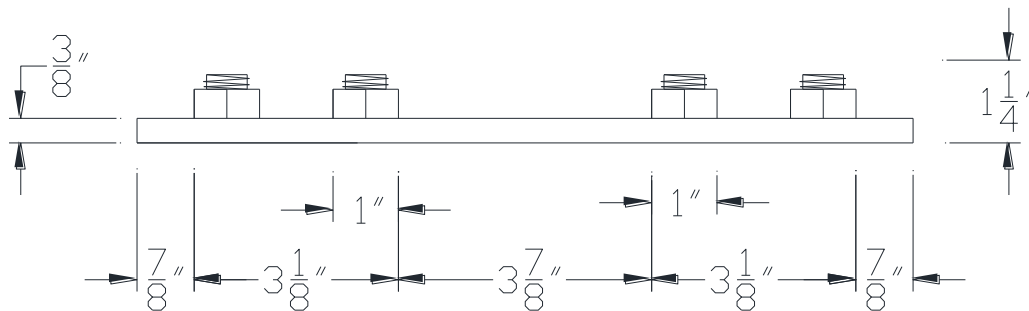

TOP VIEW

SIDE VIEW

Category: Beam Accessories • Texture: Black Iron • Product: Volterra Flex • Tolerance: +/- 1/4"

Volterra Architectural Products LLC—1902 North 22nd Avenue -Phoenix , AZ 85009
www.volterraproducts.com