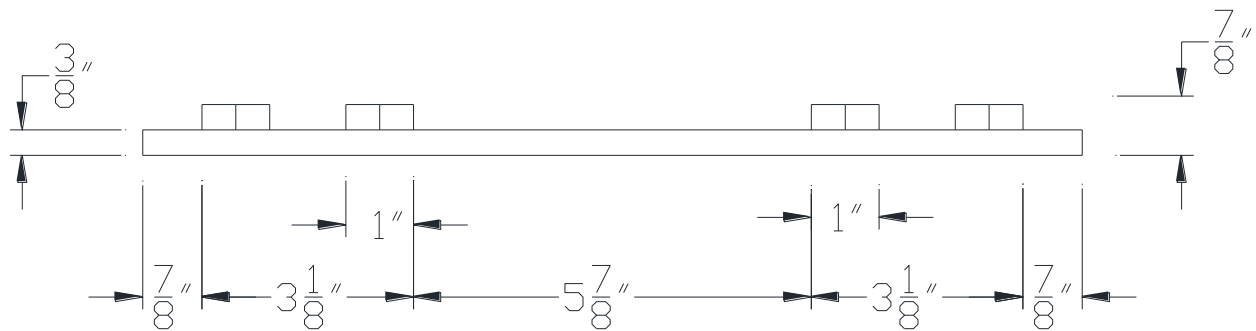

TOP VIEW

SIDE VIEW

Category: Beam Accessories • Texture: Black Iron • Product: Volterra Flex • Tolerance: +/- 1/4"

Volterra Architectural Products LLC—1902 North 22nd Avenue -Phoenix, AZ 85009  
[www.volterraproducts.com](http://www.volterraproducts.com)