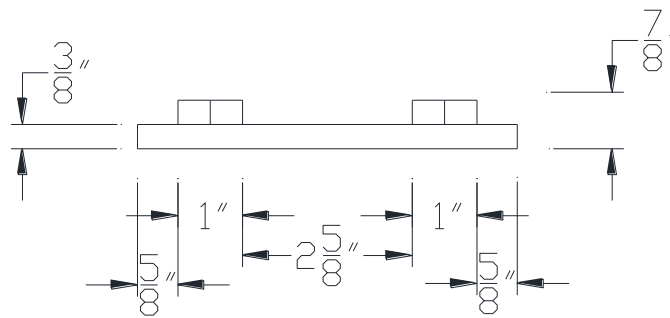

TOP VIEW

SIDE VIEW

Category: Beam Accessories • Texture: Black Iron • Product: Volterra Flex • Tolerance: +/- 1/4"

Volterra Architectural Products LLC—1902 North 22nd Avenue -Phoenix , AZ 85009
www.volterraproducts.com