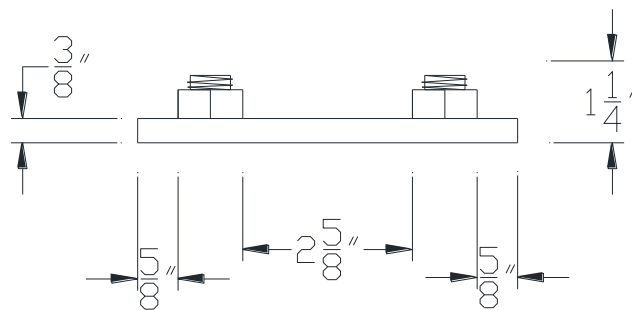

TOP VIEW

SIDE VIEW

Category: Beam Accessories • Texture: Black Iron • Product: Volterra Flex • Tolerance: +/- 1/4"

Volterra Architectural Products LLC—1902 North 22nd Avenue -Phoenix , AZ 85009
www.volterraproducts.com