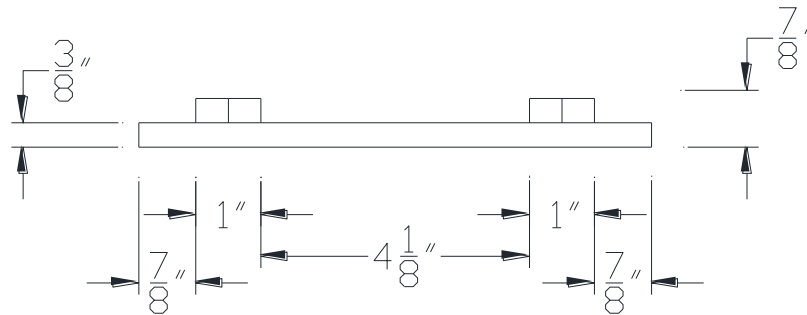

TOP VIEW

SIDE VIEW

Category: Beam Accessories • Texture: Black Iron • Product: Volterra Flex • Tolerance: +/- $\frac{1}{4}$ "

Volterra Architectural Products LLC—1902 North 22nd Avenue -Phoenix , AZ 85009
www.volterraproducts.com