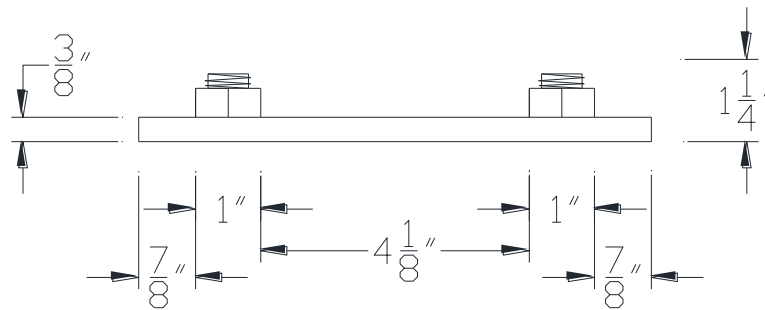

TOP VIEW

SIDE VIEW

Category: Beam Accessories • Texture: Black Iron • Product: Volterra Flex • Tolerance: +/- $\frac{1}{4}$ "

Volterra Architectural Products LLC—1902 North 22nd Avenue -Phoenix , AZ 85009
www.volterraproducts.com