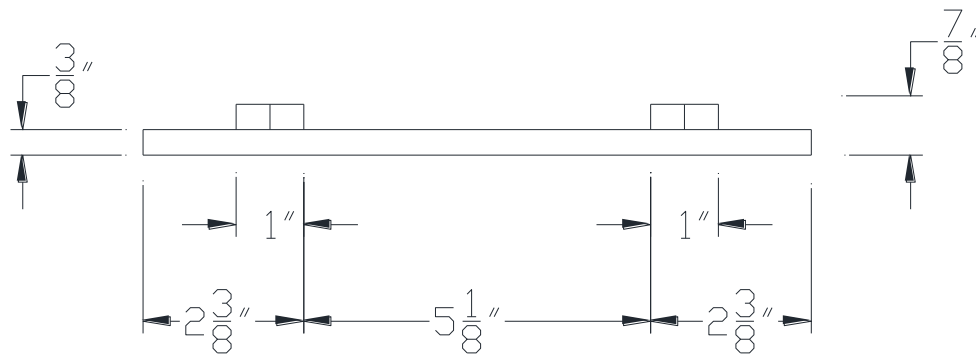

TOP VIEW

SIDE VIEW

Category: Beam Accessories • Texture: Black Iron • Product: Volterra Flex • Tolerance: +/- $\frac{1}{4}$ "

Volterra Architectural Products LLC—1902 North 22nd Avenue -Phoenix , AZ 85009
www.volterraproducts.com