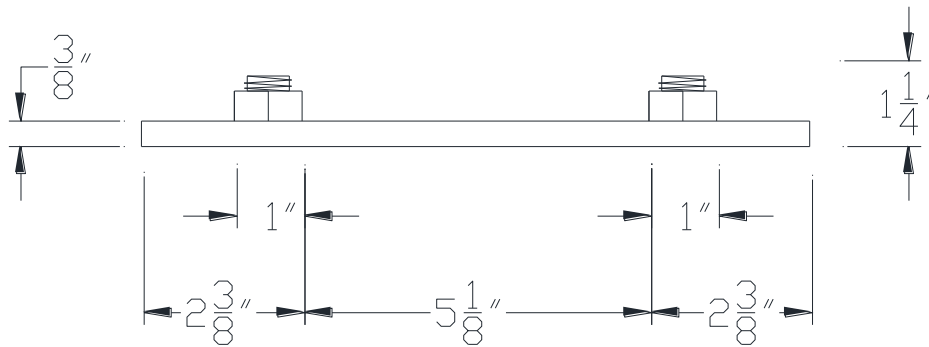

TOP VIEW

SIDE VIEW

Category: Beam Accessories • Texture: Black Iron • Product: Volterra Flex • Tolerance: +/- 1/4"

Volterra Architectural Products LLC—1902 North 22nd Avenue -Phoenix , AZ 85009
www.volterraproducts.com