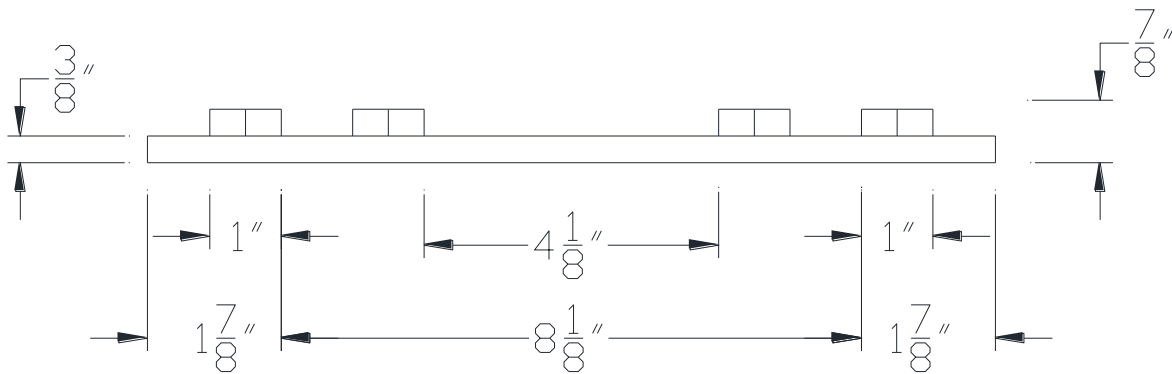

TOP VIEW

SIDE VIEW

Category: Beam Accessories • Texture: Black Iron • Product: Volterra Flex • Tolerance: +/- 1/4"

Volterra Architectural Products LLC—1902 North 22nd Avenue -Phoenix , AZ 85009
www.volterraproducts.com