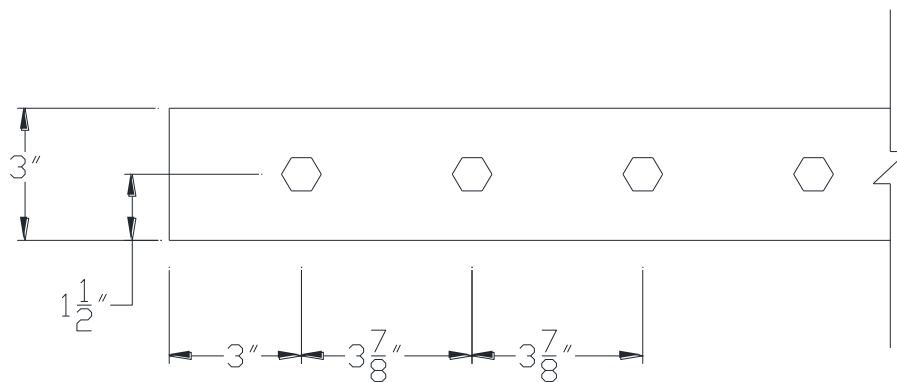

TOP VIEW

SIDE VIEW

TOP VIEW

Category: Beam Accessories • Texture: Black Iron • Product: Volterra Flex • Tolerance: +/- 1/4"

Volterra Architectural Products LLC—1902 North 22nd Avenue -Phoenix , AZ 85009
www.volterraproducts.com