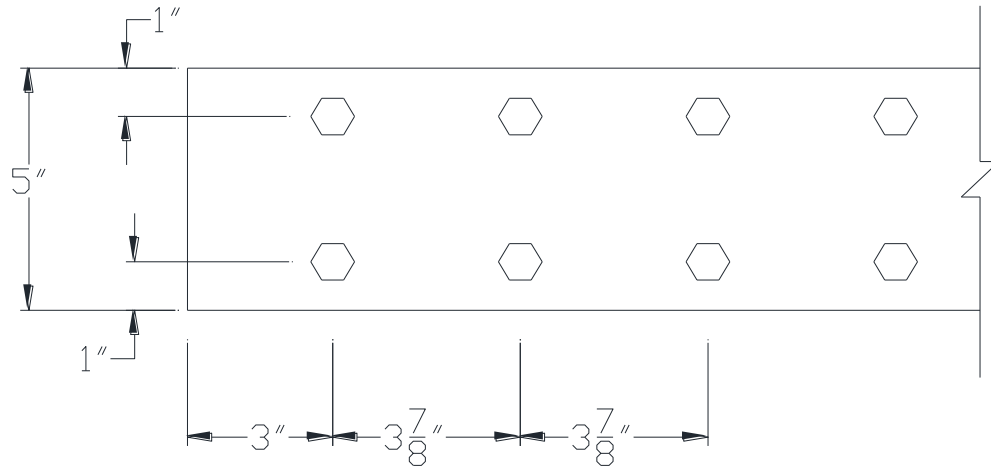

TOP VIEW

SIDE VIEW

TOP VIEW

Category: Beam Accessories • Texture: Black Iron • Product: Volterra Flex • Tolerance: +/- 1/4"

Volterra Architectural Products LLC—1902 North 22nd Avenue -Phoenix , AZ 85009
www.volterraproducts.com