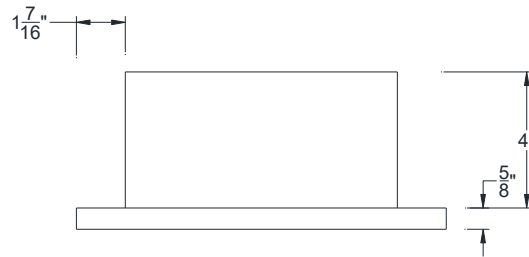

FRONT VIEW

BOTTOM VIEW

Category: Tile Vent • Texture: Clay • Product: HDF—High Density Foam

Color: Terra Cotta • Air Flow Calculation: 33.59 sq"

Volterra Architectural Products LLC—1902 North 22nd Avenue -Phoenix , AZ 85009