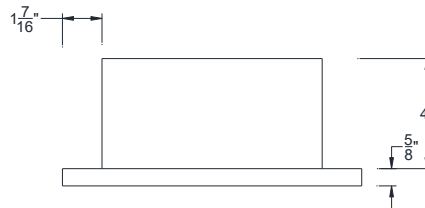

FRONT VIEW

BOTTOM VIEW

Category: Tile Vent • Texture: Clay • Product: HDF—High Density Foam

Color: Terra Cotta • Air Flow Calculation: 67.18sq"

Volterra Architectural Products LLC—1902 North 22nd Avenue -Phoenix , AZ 85009