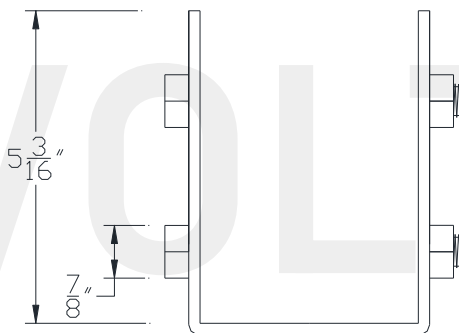

SCREW HOLES

FRONT VIEW

SIDE VIEW

Category: Beam Accessories • Texture: Black Iron • Product: Rigid Strap • Tolerance: +/- 1/8"

Volterra Architectural Products LLC - 1902 North 22nd Avenue - Phoenix, AZ 85009  
[www.volterraproducts.com](http://www.volterraproducts.com)