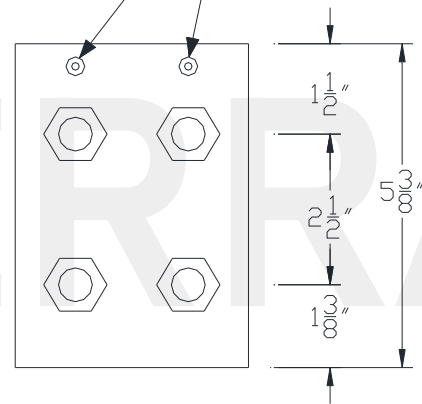

SCREW HOLES

FRONT VIEW

SIDE VIEW

Category: Beam Accessories • Texture: Black Iron • Product: Rigid Strap • Tolerance: +/- 1/8"

Volterra Architectural Products LLC - 1902 North 22nd Avenue - Phoenix, AZ 85009  
[www.volterraproducts.com](http://www.volterraproducts.com)