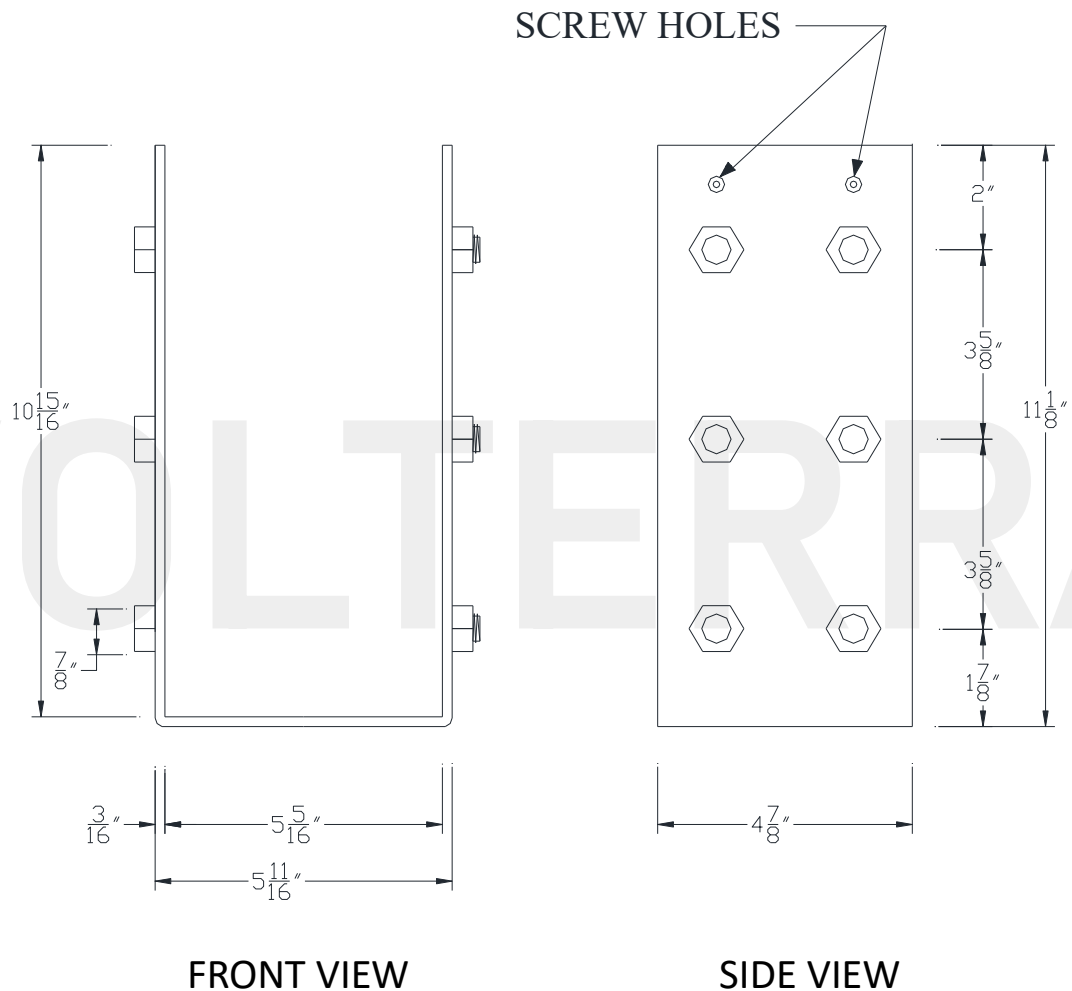

Volterra HDMB SDS612102

ARCHITECTURAL PRODUCTS

Category: Beam Accessories • Texture: Black Iron • Product: Rigid Strap • Tolerance: +/- 1/8"

Volterra Architectural Products LLC - 1902 North 22nd Avenue - Phoenix, AZ 85009
www.volterraproducts.com