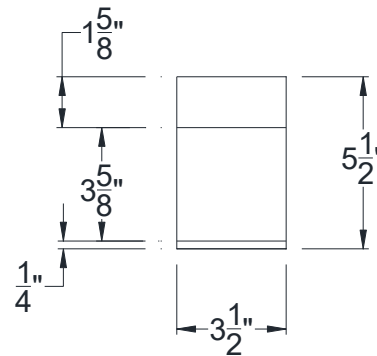

SIDE VIEW

BACK VIEW

FRONT VIEW

Category: Corbel • Texture: Majestic • Product: HDF - High Density Foam • Note: Open Top/Closed Back

Volterra Architectural Products LLC - 1902 North 22nd Avenue -Phoenix , AZ 85009
www.volterraproducts.com