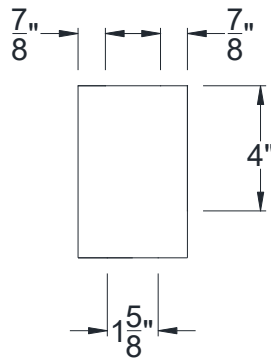

SIDE VIEW

BACK VIEW

FRONT VIEW

Category: Corbel • Texture: Majestic • Product: HDF - High Density Foam • Note: Open Top/Closed Back

Volterra Architectural Products LLC - 1902 North 22nd Avenue -Phoenix , AZ 85009
www.volterraproducts.com