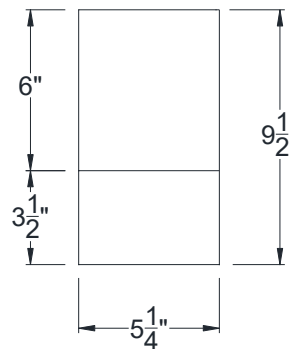

SIDE VIEW

BACK VIEW

FRONT VIEW

Category: Corbel • Texture: Majestic • Product: HDF - High Density Foam • Note: Closed Top

Volterra Architectural Products LLC - 1902 North 22nd Avenue -Phoenix , AZ 85009
www.volterraproducts.com