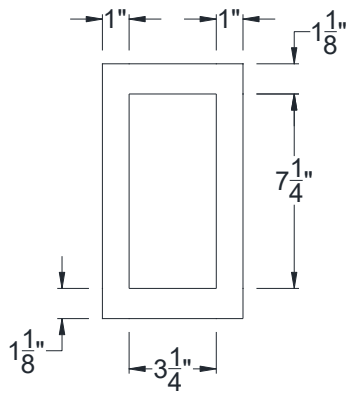

SIDE VIEW

BACK VIEW

FRONT VIEW

Category: Corbel • Texture: Majestic • Product: HDF - High Density Foam • Note: Closed Top

Volterra Architectural Products LLC - 1902 North 22nd Avenue -Phoenix , AZ 85009
www.volterraproducts.com