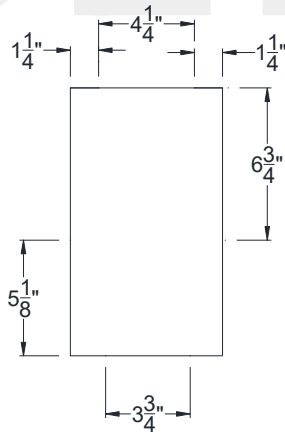

SIDE VIEW

BACK VIEW

FRONT VIEW

Category: Corbel • Texture: Majestic • Product: HDF - High Density Foam • Note: Open Top

Volterra Architectural Products LLC—1902 North 22nd Avenue -Phoenix , AZ 85009
www.volterraproducts.com