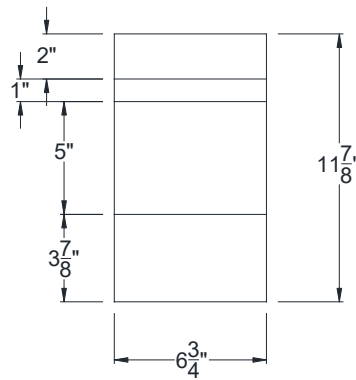

SIDE VIEW

BACK VIEW

FRONT VIEW

Category: Corbel • Texture: Majestic • Product: HDF - High Density Foam • Note: Open Top

Volterra Architectural Products LLC—1902 North 22nd Avenue -Phoenix , AZ 85009
www.volterraproducts.com