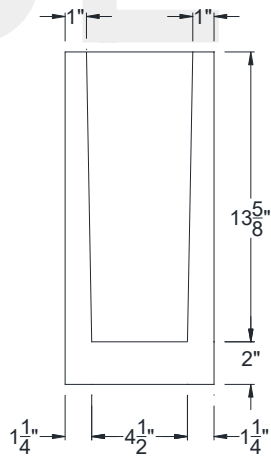

SIDE VIEW

BACK VIEW

FRONT VIEW

Category: Corbel • Texture: Majestic • Product: HDF - High Density Foam • Note: Open Top

Volterra Architectural Products LLC—1902 North 22nd Avenue -Phoenix , AZ 85009

[www.volterraproducts.com](http://www.volterraproducts.com)