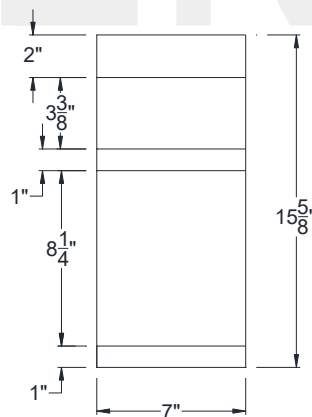

SIDE VIEW

BACK VIEW

FRONT VIEW

Category: Corbel • Texture: Majestic • Product: HDF - High Density Foam • Note: Open Top

Volterra Architectural Products LLC—1902 North 22nd Avenue -Phoenix , AZ 85009

[www.volterraproducts.com](http://www.volterraproducts.com)