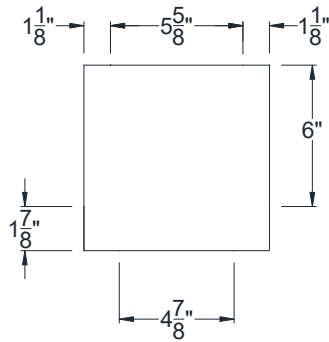

SIDE VIEW

BACK VIEW

FRONT VIEW

Category: Corbel • Texture: Majestic • Product: HDF - High Density Foam • Note: Open Top

Volterra Architectural Products LLC—1902 North 22nd Avenue -Phoenix , AZ 85009

www.volterraproducts.com