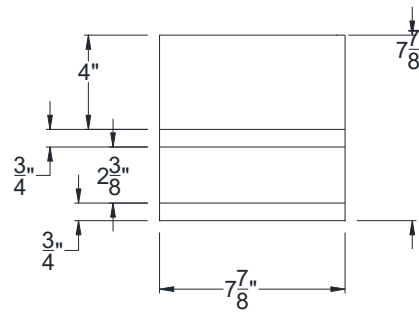

SIDE VIEW

BACK VIEW

FRONT VIEW

Category: Corbel • Texture: Majestic • Product: HDF - High Density Foam • Note: Open Top

Volterra Architectural Products LLC—1902 North 22nd Avenue -Phoenix , AZ 85009

www.volterraproducts.com