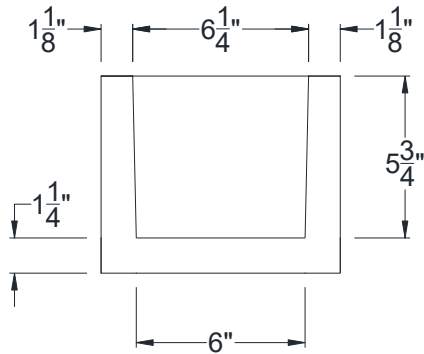

SIDE VIEW

BACK VIEW

FRONT VIEW

Category: Corbel • Texture: Majestic • Product: HDF - High Density Foam • Note: Open Top

Volterra Architectural Products LLC—1902 North 22nd Avenue -Phoenix , AZ 85009

www.volterraproducts.com