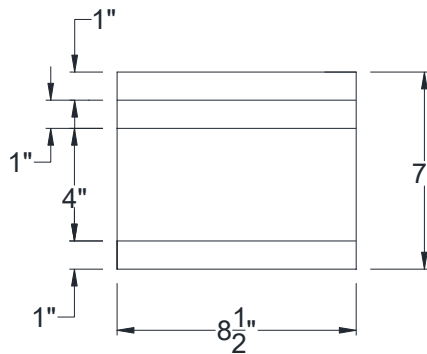

SIDE VIEW

BACK VIEW

FRONT VIEW

Category: Corbel • Texture: Majestic • Product: HDF - High Density Foam • Note: Open Top

Volterra Architectural Products LLC—1902 North 22nd Avenue -Phoenix , AZ 85009

www.volterraproducts.com