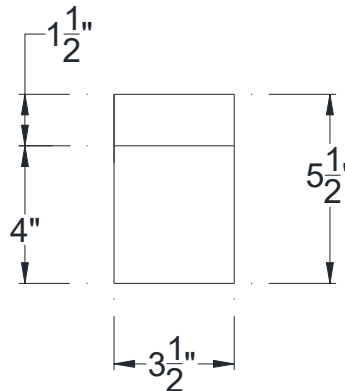

SIDE VIEW

BACK VIEW

FRONT VIEW

Category: Corbel • Texture: Rough Sawn • Product: HDF - High Density Foam • Note: Closed Top

Volterra Architectural Products LLC—1902 North 22nd Avenue -Phoenix , AZ 85009
www.volterraproducts.com