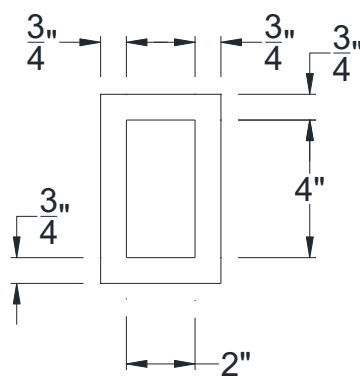

SIDE VIEW

BACK VIEW

FRONT VIEW

Category: Corbel • Texture: Rough Sawn • Product: HDF - High Density Foam • Note: Closed Top

Volterra Architectural Products LLC—1902 North 22nd Avenue -Phoenix , AZ 85009
www.volterraproducts.com