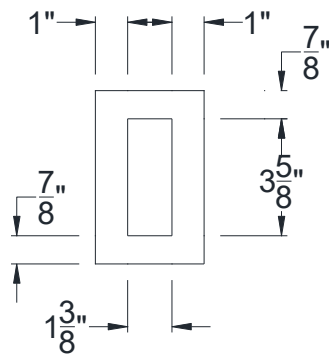

SIDE VIEW

BACK VIEW

FRONT VIEW

Category: Corbel • Texture: Rough Sawn • Product: HDF - High Density Foam • Note: Closed Top

Volterra Architectural Products LLC - 1902 North 22nd Avenue - Phoenix , AZ 85009