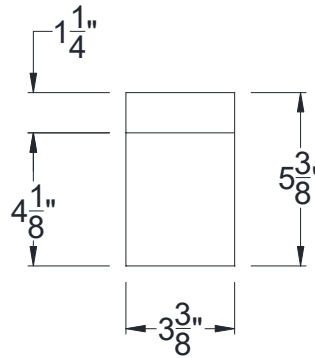

SIDE VIEW

BACK VIEW

FRONT VIEW

Category: Corbel • Texture: Rough Sawn • Product: HDF - High Density Foam • Note: Closed Top

Volterra Architectural Products LLC - 1902 North 22nd Avenue - Phoenix , AZ 85009