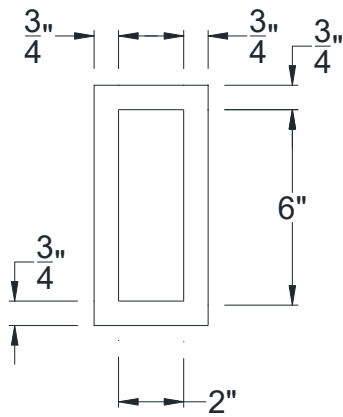

SIDE VIEW

BACK VIEW

FRONT VIEW

Category: Corbel • Texture: Rough Sawn • Product: HDF - High Density Foam • Note: Closed Top

Volterra Architectural Products LLC - 1902 North 22nd Avenue - Phoenix , AZ 85009