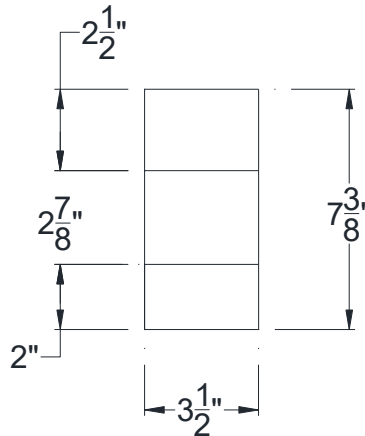

SIDE VIEW

BACK VIEW

FRONT VIEW

Category: Corbel • Texture: Rough Sawn • Product: HDF - High Density Foam • Note: Closed Top

Volterra Architectural Products LLC - 1902 North 22nd Avenue - Phoenix , AZ 85009