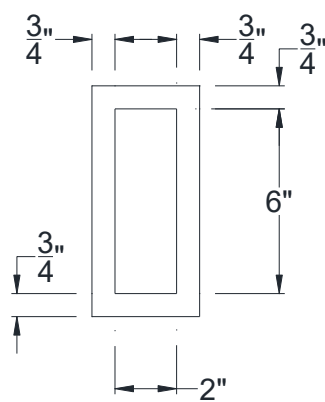

SIDE VIEW

BACK VIEW

FRONT VIEW

Category: Corbel • Texture: Rough Sawn • Product: HDF - High Density Foam • Note: Closed Top

Volterra Architectural Products LLC—1902 North 22nd Avenue -Phoenix , AZ 85009

[www.volterraproducts.com](http://www.volterraproducts.com)