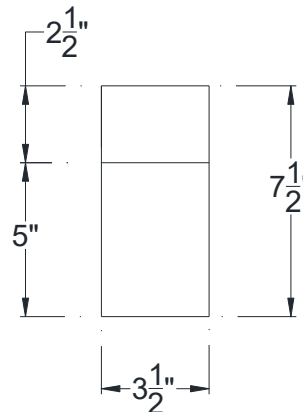

SIDE VIEW

BACK VIEW

FRONT VIEW

Category: Corbel • Texture: Rough Sawn • Product: HDF - High Density Foam • Note: Closed Top

Volterra Architectural Products LLC—1902 North 22nd Avenue -Phoenix , AZ 85009

[www.volterraproducts.com](http://www.volterraproducts.com)