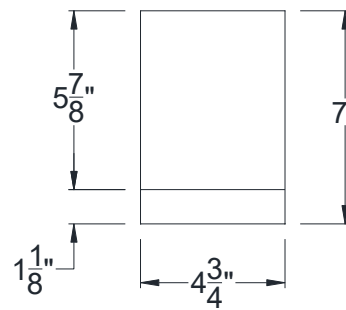

SIDE VIEW

BACK VIEW

FRONT VIEW

Category: Corbel • Texture: Rough Sawn • Product: HDF - High Density Foam • Note: Open Top

Volterra Architectural Products LLC - 1902 North 22nd Avenue - Phoenix , AZ 85009

www.volterraproducts.com