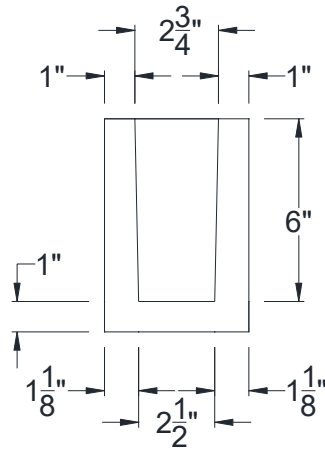

SIDE VIEW

BACK VIEW

FRONT VIEW

Category: Corbel • Texture: Rough Sawn • Product: HDF - High Density Foam • Note: Open Top

Volterra Architectural Products LLC - 1902 North 22nd Avenue - Phoenix , AZ 85009

www.volterraproducts.com