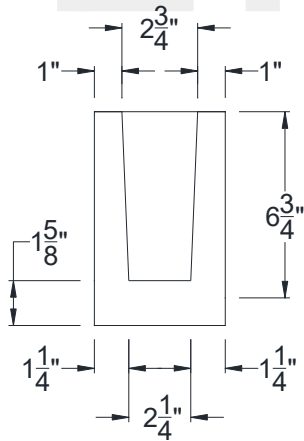

SIDE VIEW

BACK VIEW

FRONT VIEW

Category: Corbel • Texture: Rough Sawn • Product: HDF - High Density Foam • Note: Open Top

Volterra Architectural Products LLC - 1902 North 22nd Avenue - Phoenix , AZ 85009

www.volterraproducts.com