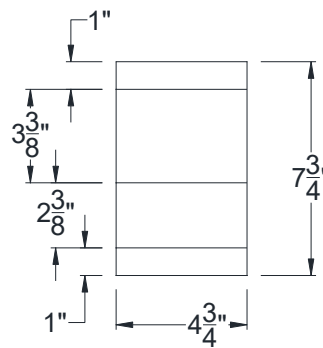

SIDE VIEW

BACK VIEW

FRONT VIEW

Category: Corbel • Texture: Rough Sawn • Product: HDF - High Density Foam • Note: Open Top

Volterra Architectural Products LLC - 1902 North 22nd Avenue - Phoenix , AZ 85009

www.volterraproducts.com