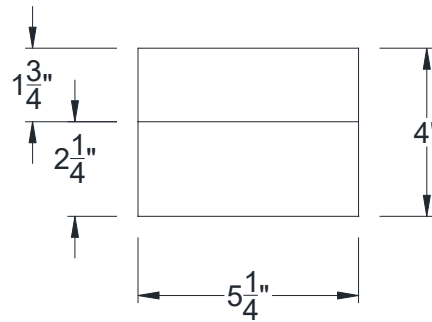

SIDE VIEW

BACK VIEW

FRONT VIEW

Category: Corbel • Texture: Rough Sawn • Product: HDF - High Density Foam • Note: Closed Top

Volterra Architectural Products LLC - 1902 North 22nd Avenue - Phoenix , AZ 85009