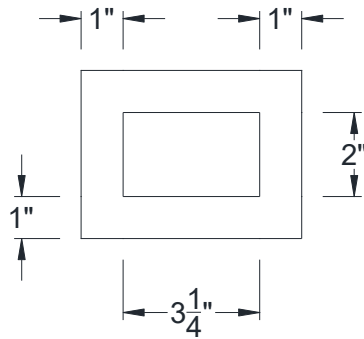

SIDE VIEW

BACK VIEW

FRONT VIEW

Category: Corbel • Texture: Rough Sawn • Product: HDF - High Density Foam • Note: Closed Top

Volterra Architectural Products LLC - 1902 North 22nd Avenue - Phoenix , AZ 85009