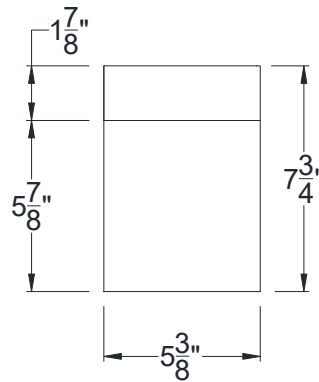

SIDE VIEW

BACK VIEW

FRONT VIEW

Category: Corbel • Texture: Rough Sawn • Product: HDF - High Density Foam • Note: Open Top

Volterra Architectural Products LLC - 1902 North 22nd Avenue - Phoenix , AZ 85009

www.volterraproducts.com