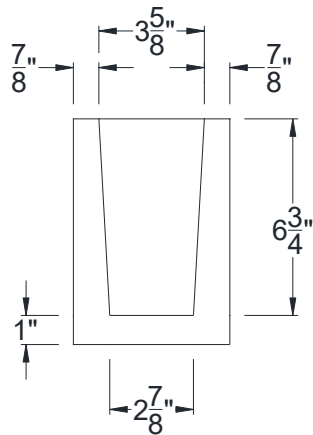

SIDE VIEW

BACK VIEW

FRONT VIEW

Category: Corbel • Texture: Rough Sawn • Product: HDF - High Density Foam • Note: Open Top

Volterra Architectural Products LLC - 1902 North 22nd Avenue - Phoenix , AZ 85009

www.volterraproducts.com