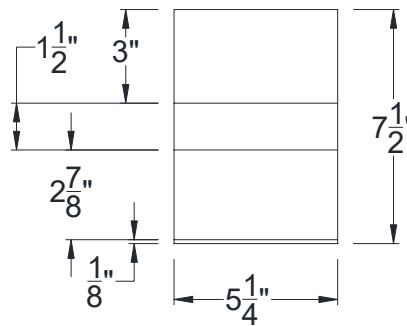

BACK VIEW

FRONT VIEW

Category: Corbel • Texture: Rough Sawn • Product: HDF - High Density Foam • Note: Closed Top

Volterra Architectural Products LLC - 1902 North 22nd Avenue - Phoenix , AZ 85009

www.volterraproducts.com