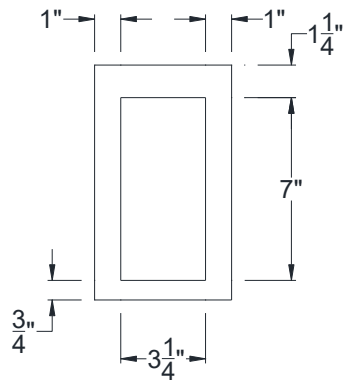

SIDE VIEW

BACK VIEW

FRONT VIEW

Category: Corbel • Texture: Rough Sawn • Product: HDF - High Density Foam • Note: Closed Top

Volterra Architectural Products LLC—1902 North 22nd Avenue -Phoenix , AZ 85009

www.volterraproducts.com