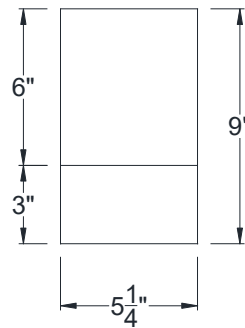

SIDE VIEW

BACK VIEW

FRONT VIEW

Category: Corbel • Texture: Rough Sawn • Product: HDF - High Density Foam • Note: Closed Top

Volterra Architectural Products LLC—1902 North 22nd Avenue -Phoenix , AZ 85009

www.volterraproducts.com