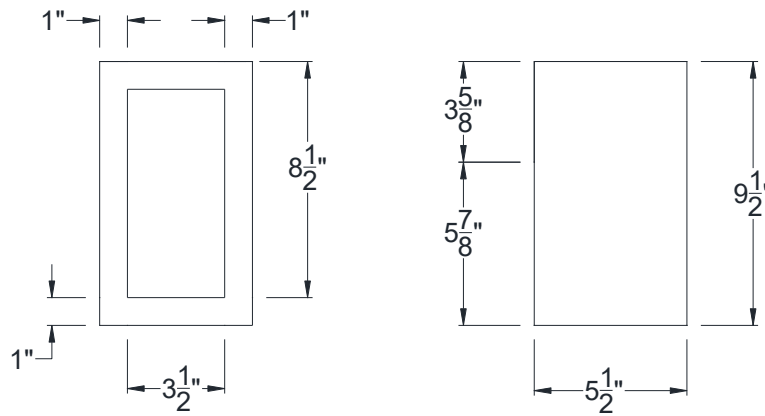

SIDE VIEW

BACK VIEW

FRONT VIEW

Category: Corbel • Texture: Rough Sawn • Product: HDF - High Density Foam • Note: Closed Top

Volterra Architectural Products LLC - 1902 North 22nd Avenue - Phoenix , AZ 85009