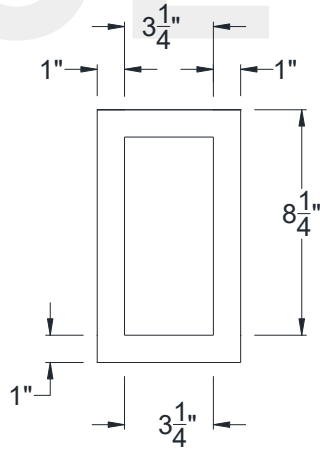

SIDE VIEW

BACK VIEW

FRONT VIEW

Category: Corbel • Texture: Rough Sawn • Product: HDF - High Density Foam • Note: Closed Top

Volterra Architectural Products LLC - 1902 North 22nd Avenue - Phoenix , AZ 85009