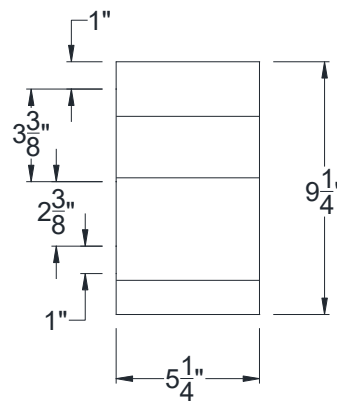

SIDE VIEW

BACK VIEW

FRONT VIEW

Category: Corbel • Texture: Rough Sawn • Product: HDF - High Density Foam • Note: Closed Top

Volterra Architectural Products LLC - 1902 North 22nd Avenue - Phoenix , AZ 85009