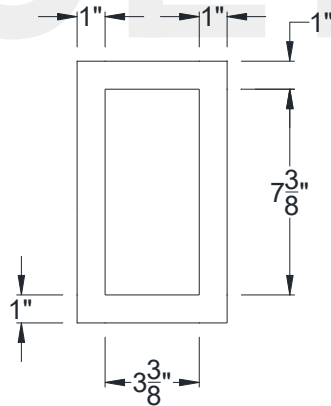

SIDE VIEW

BACK VIEW

FRONT VIEW

Category: Corbel • Texture: Rough Sawn • Product: HDF - High Density Foam • Note: Closed Top

Volterra Architectural Products LLC - 1902 North 22nd Avenue - Phoenix , AZ 85009