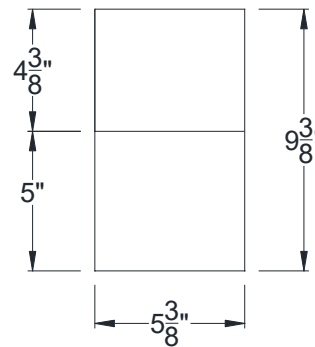

SIDE VIEW

BACK VIEW

FRONT VIEW

Category: Corbel • Texture: Rough Sawn • Product: HDF - High Density Foam • Note: Closed Top

Volterra Architectural Products LLC - 1902 North 22nd Avenue - Phoenix , AZ 85009