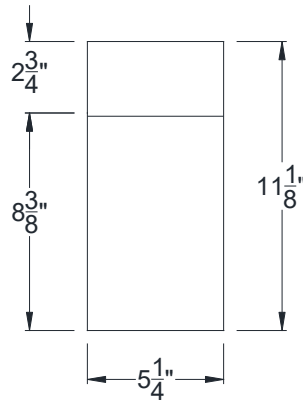

SIDE VIEW

BACK VIEW

FRONT VIEW

Category: Corbel • Texture: Rough Sawn • Product: HDF - High Density Foam • Note: Closed Top

Volterra Architectural Products LLC - 1902 North 22nd Avenue - Phoenix , AZ 85009