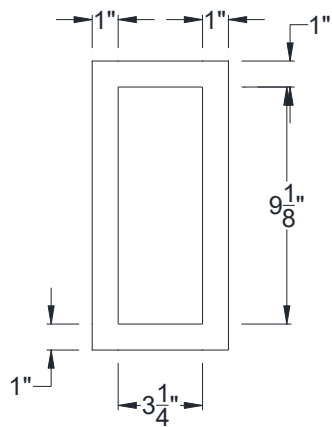

SIDE VIEW

BACK VIEW

FRONT VIEW

Category: Corbel • Texture: Rough Sawn • Product: HDF - High Density Foam • Note: Closed Top

Volterra Architectural Products LLC - 1902 North 22nd Avenue - Phoenix , AZ 85009