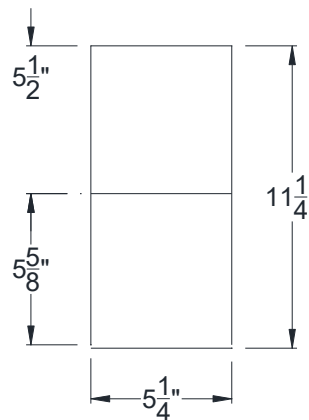

SIDE VIEW

BACK VIEW

FRONT VIEW

Category: Corbel • Texture: Rough Sawn • Product: HDF - High Density Foam • Note: Solid Top

Volterra Architectural Products LLC—1902 North 22nd Avenue -Phoenix , AZ 85009  
[www.volterraproducts.com](http://www.volterraproducts.com)