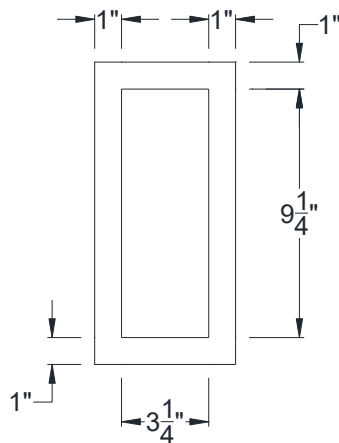

SIDE VIEW

BACK VIEW

FRONT VIEW

Category: Corbel • Texture: Rough Sawn • Product: HDF - High Density Foam • Note: Solid Top

Volterra Architectural Products LLC—1902 North 22nd Avenue -Phoenix , AZ 85009  
[www.volterraproducts.com](http://www.volterraproducts.com)