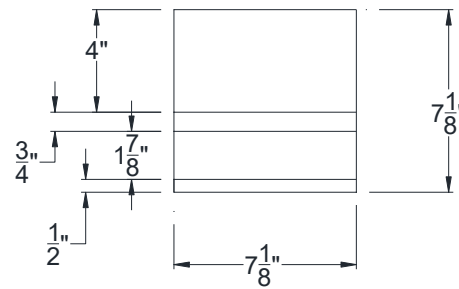

SIDE VIEW

BACK VIEW

FRONT VIEW

Category: Corbel • Texture: Rough Sawn • Product: HDF - High Density Foam • Note: Open Top

Volterra Architectural Products LLC - 1902 North 22nd Avenue - Phoenix , AZ 85009

www.volterraproducts.com