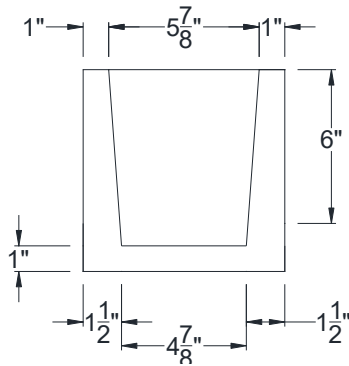

SIDE VIEW

BACK VIEW

FRONT VIEW

Category: Corbel • Texture: Rough Sawn • Product: HDF - High Density Foam • Note: Open Top

Volterra Architectural Products LLC - 1902 North 22nd Avenue - Phoenix , AZ 85009

www.volterraproducts.com