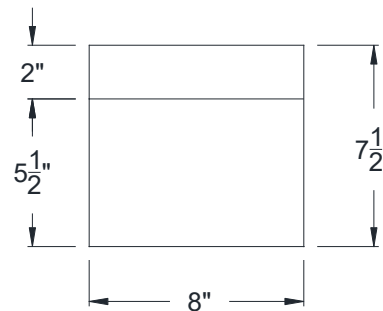

SIDE VIEW

BACK VIEW

FRONT VIEW

Category: Corbel • Texture: Rough Sawn • Product: HDF - High Density Foam • Note: Open Top

Volterra Architectural Products LLC - 1902 North 22nd Avenue - Phoenix , AZ 85009

www.volterraproducts.com