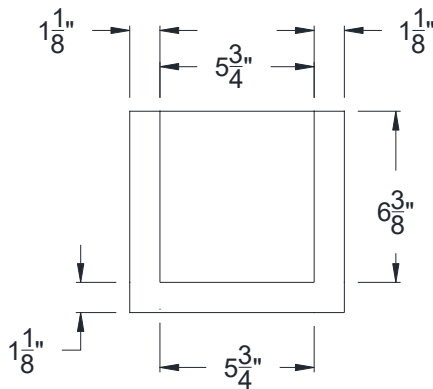

SIDE VIEW

BACK VIEW

FRONT VIEW

Category: Corbel • Texture: Rough Sawn • Product: HDF - High Density Foam • Note: Open Top

Volterra Architectural Products LLC - 1902 North 22nd Avenue - Phoenix , AZ 85009

www.volterraproducts.com