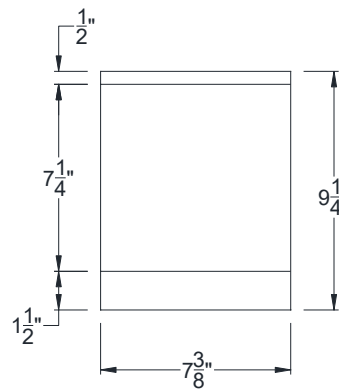

SIDE VIEW

BACK VIEW

FRONT VIEW

Category: Corbel • Texture: Rough Sawn • Product: HDF - High Density Foam • Note: Open Top

Volterra Architectural Products LLC - 1902 North 22nd Avenue - Phoenix , AZ 85009

[www.volterraproducts.com](http://www.volterraproducts.com)