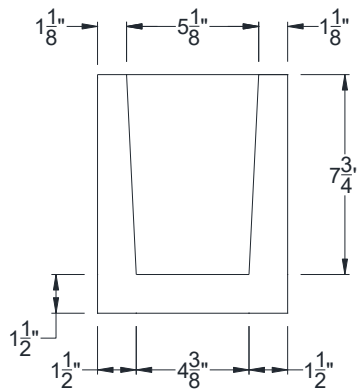

SIDE VIEW

BACK VIEW

FRONT VIEW

Category: Corbel • Texture: Rough Sawn • Product: HDF - High Density Foam • Note: Open Top

Volterra Architectural Products LLC - 1902 North 22nd Avenue - Phoenix , AZ 85009

[www.volterraproducts.com](http://www.volterraproducts.com)