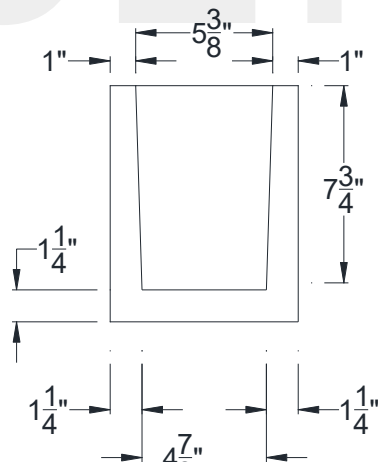

SIDE VIEW

BACK VIEW

FRONT VIEW

Category: Corbel • Texture: Rough Sawn • Product: HDF - High Density Foam • Note: Open Top

Volterra Architectural Products LLC - 1902 North 22nd Avenue - Phoenix , AZ 85009

www.volterraproducts.com