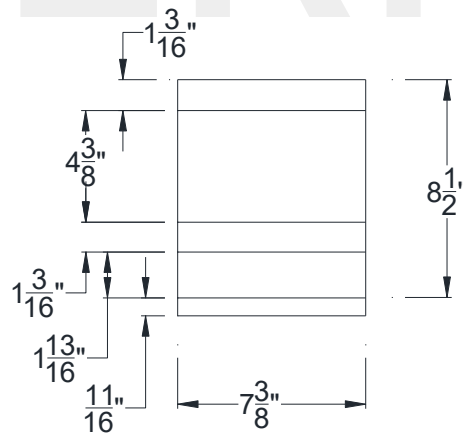

SIDE VIEW

BACK VIEW

FRONT VIEW

Category: Corbel • Texture: Rough Sawn • Product: HDF - High Density Foam • Note: Open Top

Volterra Architectural Products LLC - 1902 North 22nd Avenue - Phoenix , AZ 85009

www.volterraproducts.com