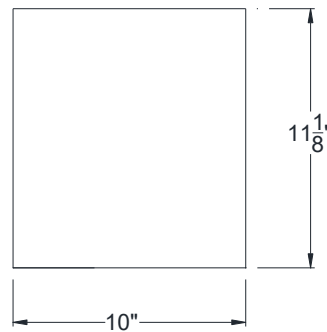

SIDE VIEW

BACK VIEW

FRONT VIEW

Category: Corbel • Texture: Rough Sawn • Product: HDF - High Density Foam • Note: Closed Top

Volterra Architectural Products LLC - 1902 North 22nd Avenue - Phoenix , AZ 85009