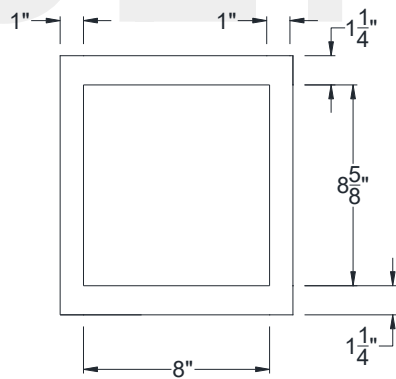

SIDE VIEW

BACK VIEW

FRONT VIEW

Category: Corbel • Texture: Rough Sawn • Product: HDF - High Density Foam • Note: Closed Top

Volterra Architectural Products LLC - 1902 North 22nd Avenue - Phoenix , AZ 85009