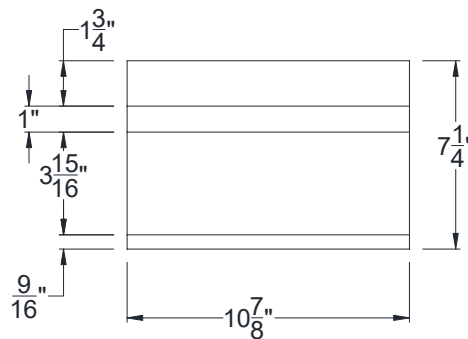

SIDE VIEW

BACK VIEW

FRONT VIEW

Category: Corbel • Texture: Rough Sawn • Product: HDF - High Density Foam • Note: Closed Top

Volterra Architectural Products LLC—1902 North 22nd Avenue -Phoenix , AZ 85009

www.volterraproducts.com