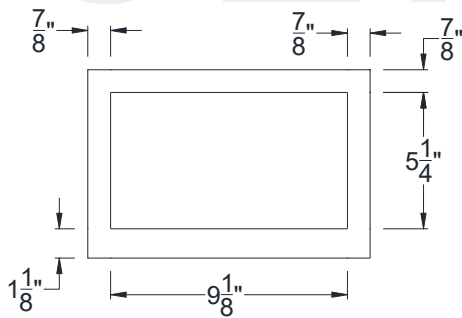

SIDE VIEW

BACK VIEW

FRONT VIEW

Category: Corbel • Texture: Rough Sawn • Product: HDF - High Density Foam • Note: Closed Top

Volterra Architectural Products LLC—1902 North 22nd Avenue -Phoenix , AZ 85009

www.volterraproducts.com