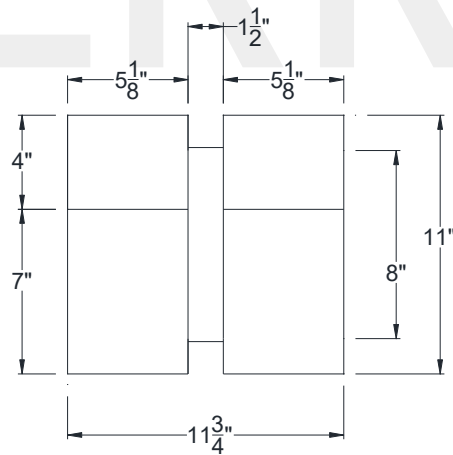

SIDE VIEW

BACK VIEW

FRONT VIEW

Category: Corbel • Texture: Rough Sawn • Product: HDF - High Density Foam • Note: Closed Top

Volterra Architectural Products LLC - 1902 North 22nd Avenue - Phoenix , AZ 85009