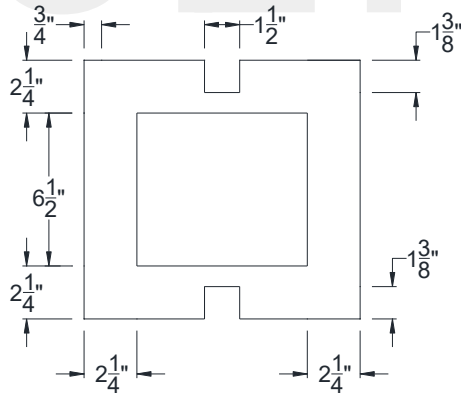

SIDE VIEW

BACK VIEW

FRONT VIEW

Category: Corbel • Texture: Rough Sawn • Product: HDF - High Density Foam • Note: Closed Top

Volterra Architectural Products LLC - 1902 North 22nd Avenue - Phoenix , AZ 85009